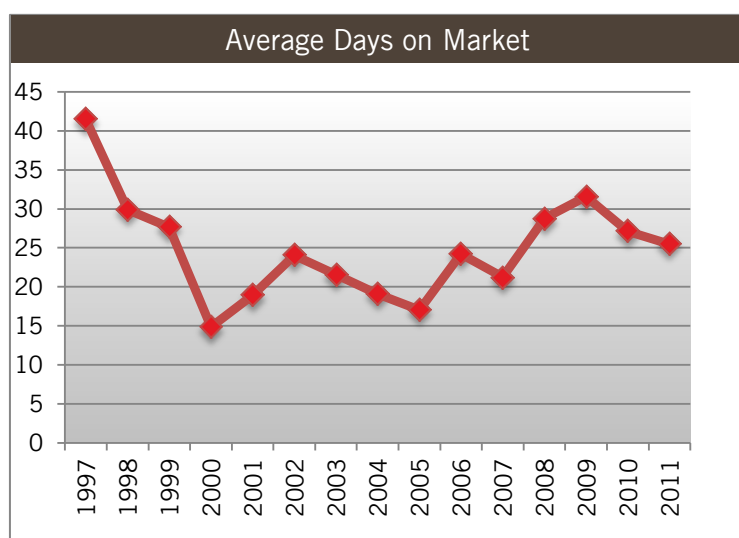

ROCKRIDGE/CLAREMONT

Single Family Home Sales :: Jan-Sep 1997-2011

Watch a video about life in Rockridge at www.rore.me/rockridgevid

Data is sourced from the Multiple Listing Service (MLS). MLS data is provided by individual listing brokerages. These are sources we deem reliable. We have no reason to doubt their accuracy, but we do not guarantee them. Past performance does not guarantee future performance. Mortgage rates sourced from HSH.