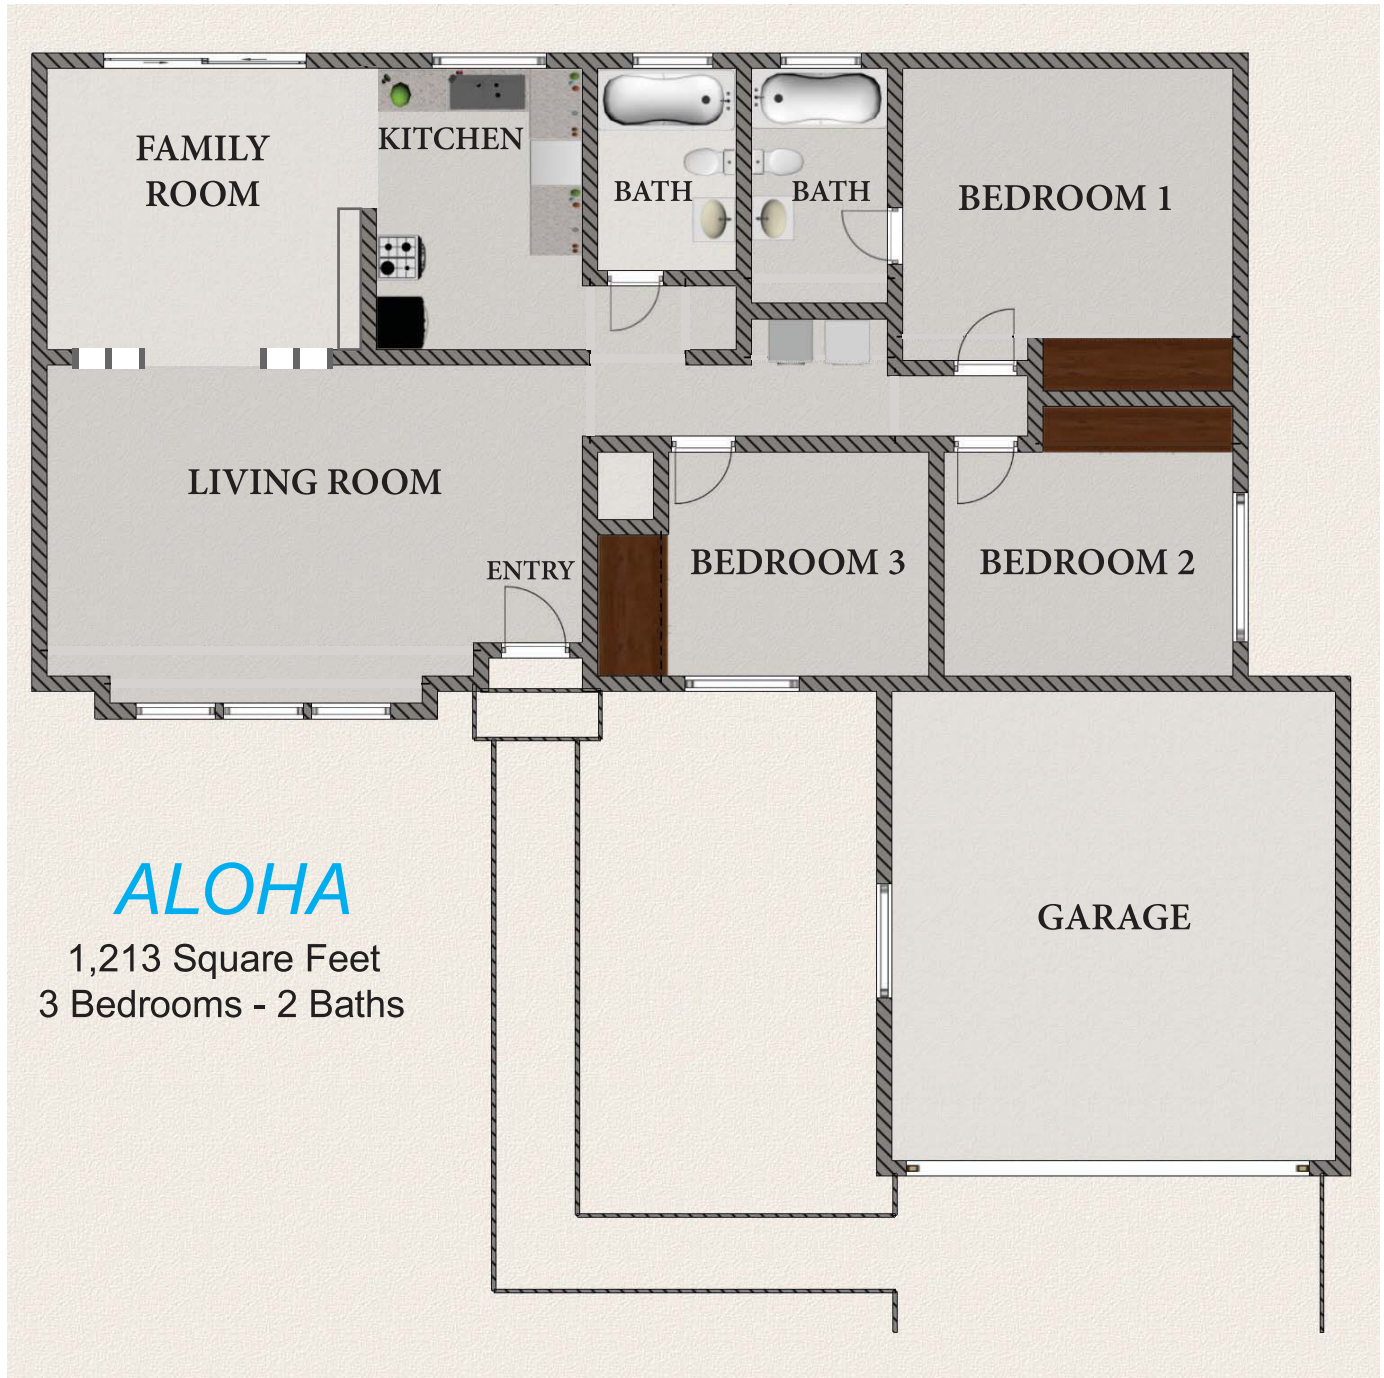

# Eastgate Floor Plans

Brought to you by  
**TEAM TACKNEY**

**GMT** REAL ESTATE  
WWW.GMTREAL ESTATE.COM

Phone: 714-801-9882 • E-mail: [teamtackney@gmtrealestate.com](mailto:teamtackney@gmtrealestate.com)

## ALOHA

1,213 Square Feet  
3 Bedrooms - 2 Baths