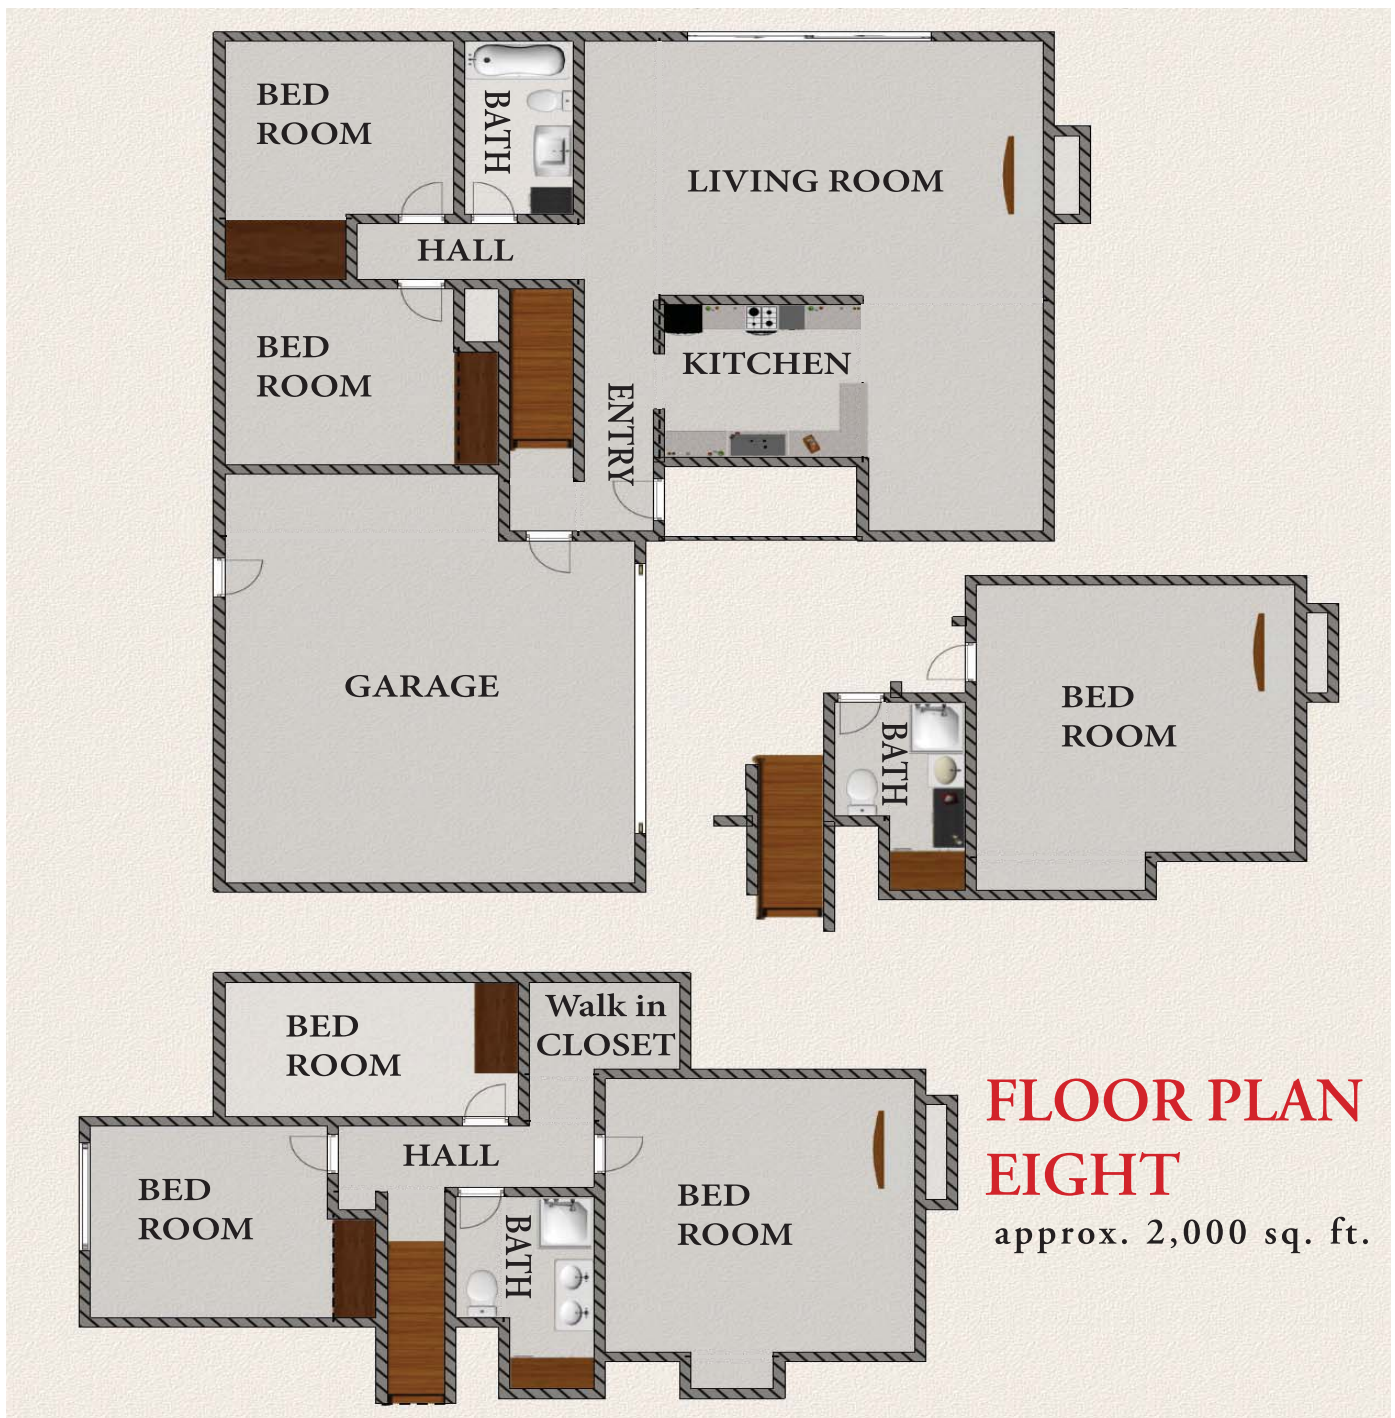

Garden Park Floor Plans

Brought to you by
TEAM TACKNEY

GMT REAL ESTATE
WWW.GMTREALESTATE.COM

Phone: 714-801-9882 • E-mail: teamtackney@gmtrealestate.com

REALTOR BRE # 01390210

**FLOOR PLAN
EIGHT**
approx. 2,000 sq. ft.